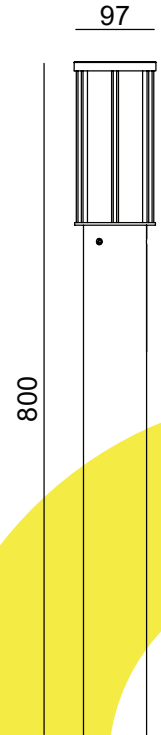

OUTDOOR LIGHT LAWN BOLLARD

TECHNICAL SHEET

KL-B235-800

KEYLIGHT

SPAIN

PRODUCTOS DE ILUMINACION

FEATURES

- 220-240V
- CE ROHS Certified
- Aluminum die-casting body
- Glass Diffuser
- 3-years warranty

SPECIFICATIONS

Product Code	KL-B235-800
Power	E27 Max 8W
Input	220-240V
Finishing Colors	White/Silver Grey/Dark Grey/Black
IP Rating	IP44 Class 1
Size	800mm*Ø97mm
Warranty	3 years

IP65

Class I

CRI
80

K°
3000